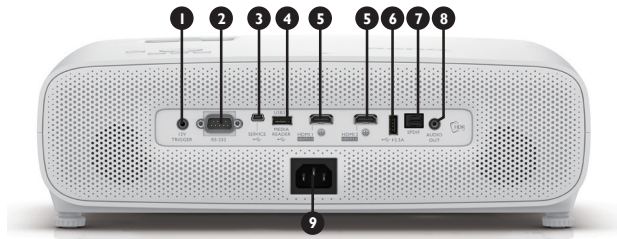

Input and Output Terminals

- 1 DC 12V Trigger (3.5 mm Jack)
- 2 RS232 input (D-sub 9pin, male)
- 3 USB Type min B (FW download, service)
- 4 USB Type A (Media Reader, FW download)
- 5 HDMI (HDCP2.2)
- 6 USB Type A (5V/2.5A power)
- 7 Audio output (S/PDIF)
- 8 Audio output (mini jack)
- 9 AC Power cable inlet